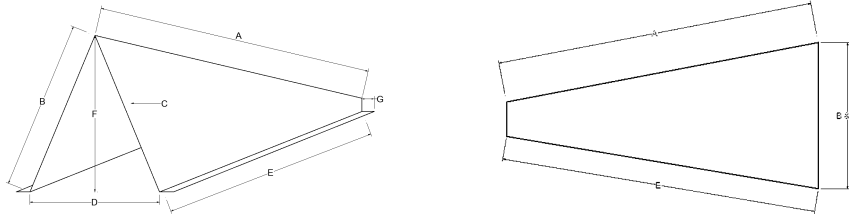

Retrofit Dektite

18 GAUGE, GALVALUME, ZINCALUME OR GALVANIZED

FRONT VIEW

SIDE VIEW

DIMENSIONS CONTINUED ON NEXT PAGE

18 GAUGE, GALVALUME, ZINCALUME OR GALVANIZED

2/12 Small		2/12 Large		8/12 Small		8/12 Large	
A	24"	A	24"	A	20"	A	24"
B	12"	B	17.25"	B	13.75"	B	18.25"
C	12"	C	17.25"	C	13.75"	C	18.25"
D	13"	D	16"	D	16"	D	21"
E	19.5"	E	14.75"	E	23.75"	E	28.5"
F	10"	F	15.25"	F	11.5"	F	14.75"
G	3.25"	G	3.25"	G	3.25"	G	3.25"

4/12 Small		4/12 Large		10/12 Small		10/12 Large	
A	24"	A	24"	A	16"	A	24"
B	9"	B	16"	B	14"	B	20.5"
C	9"	C	16"	C	14"	C	20.5"
D	10"	D	17.5"	D	16.5"	D	23.5"
E	25.5"	E	23.5"	E	20.5"	E	31"
F	7.25"	F	14"	F	11"	F	16.5"
G	3.25	G	3.25	G	3.25"	G	3.25"

6/12 Small		6/12 Large		12/12 Small		12/12 Large	
A	24"	A	24"	A	17"	A	24"
B	13.25"	B	17.25"	B	17"	B	24"
C	13.25"	C	17.25"	C	17"	C	24"
D	14.5"	D	19.5"	D	20"	D	28"
E	27"	E	26.75"	E	23.75"	E	33"
F	11"	F	14.25"	F	13.5"	F	19"
G	3.25"	G	3.25"	G	3.25"	G	3.25"