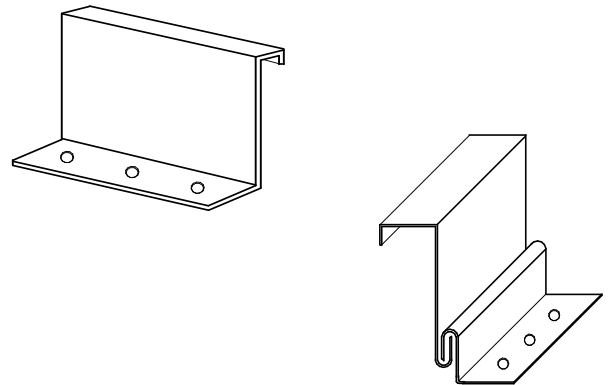

# **ROOFING ACCESSORIES**

---

**Fasteners**

- Painted—
- #12 x 3/4" Stitch Screws
  - #9 x 1" Woodgrips
  - #9 x 1 1/2" Woodgrips
  - #14 x 1" Woodgrips
  - #14 X 1 1/2" Woodgrips
  - #12 x 1 1/2" Self Driller
- Unpainted—
- #12 x 3/4" Stitch Screws
  - #9 x 1" Woodgrips
  - #9 x 1 1/2" Woodgrips
  - #14 x 1" Woodgrips
  - #14 x 1 1/2" Woodgrips
  - #10 x 1" Trusshead Screws
  - #12 x 1 1/2" Self Driller

**Standing Seam Accessories**

- 1 1/2" Fixed Panel Clip
- 1 1/2" Sliding Panel Clip
- 2" Fixed Panel Clip
- 2" Sliding Panel Clip
- Top closures—various widths

**Crickets/Snow Diverters**

- Large Cricket                      2/12 to 12/12\*
- Small Cricket                      2/12 to 12/12\*